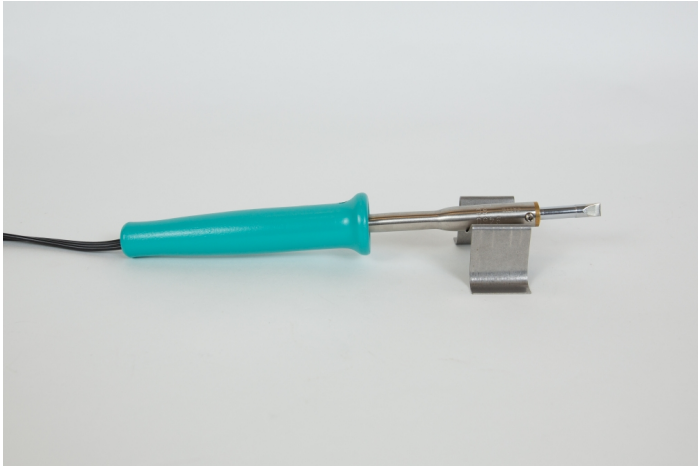

**Model: A94306**

**30 WATT, 1/4" LIGHT-DUTY SOLDERING IRON**

**TECHNICAL SPECIFICATIONS**

**FEATURES AND BENEFITS**

**REPLACEMENT PARTS**

The following products can be used as replacements for Model A94306 featured on this page:

<b>Model</b>	<b>Product Name</b>
AE9430	30 Watt Replacement Heating Element