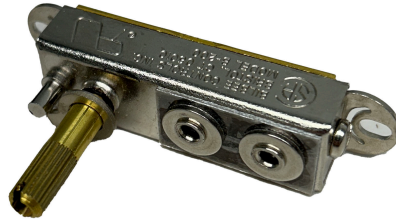

# Model: PT1280

### FEATURES AND BENEFITS

Effective in controlling general temperature of Esico Triton Thermostatically controlled pots.

Simple bi-metal design in metal enclosure keeps pot running smoothly.