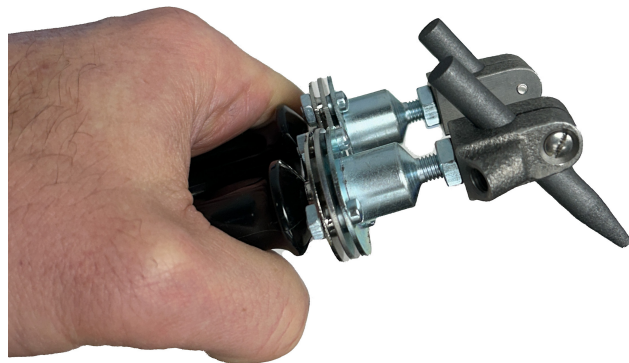

Model: R12078

SMALL DUAL-PROBE STYLE HANDPIECE

We offer the widest selection of resistance soldering handpieces in the world. Our hand pieces are designed and built to provide absolute performance in even the toughest environments. By generating heat instantaneously and right at the point of contact, you are able to easily handle the historically difficult soldering jobs. The light weight phenolic handles are designed with heat radiating baffle-fins to provide a cool and comfortable, sure grip. *Our Small Fork Style (Dual-Probe) Handpiece is robust and reliable. Designed for medium-duty applications. Comes with carbon electrodes. Does not come with cords, required for use (see Accessories section).*

ACCESSORIES

The following products can be used as Accessories for Model R12078 featured on this page:

Model	Product Name
CS-FX3	Flux_4 oz Jar with Cap Brush
CS-PBF2	Solder Spool
R12076	Return Lead, Light Duty

FEATURES AND BENEFITS

Carbon electrodes can be easily notched/shaped, allowing the user to customize the handpiece to their specific application.

Heat deflecting baffles Helps eliminate excessive heat buildup in the handles.

Contoured Phenolic Handles Provides a firm, comfortable grip.

Wide opening Jaw Allow for use in many different environments and applications. With swivel adapters for precise electrode orientation.

REPLACEMENT PARTS