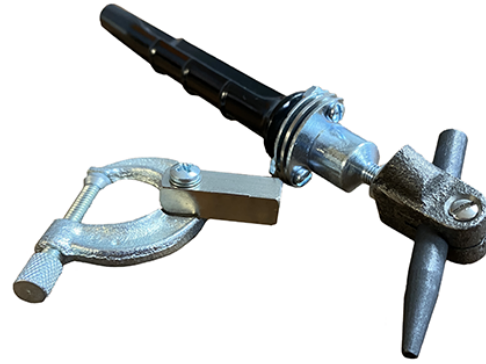

Model: R12079

SMALL PROBE STYLE HANDPIECE

TECHNICAL SPECIFICATIONS

FEATURES AND BENEFITS

REPLACEMENT PARTS

The following products can be used as replacements for Model R12079 featured on this page:

Model	Product Name
RL3722	Replacement Electrodes, Sm. Carbon Probes

ACCESSORIES

The following products can be used as Accessories for Model R12079 featured on this page:

Model	Product Name
R12076	Return Lead, Light Duty