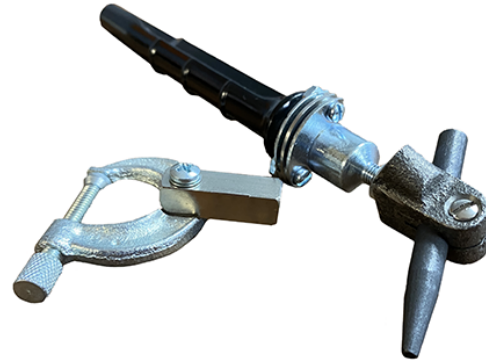

# Model: R12079

## SMALL PROBE STYLE HANDPIECE

### REPLACEMENT PARTS

The following products can be used as replacements for Model R12079 featured on this page:

Model	Product Name
RL3722	Replacement Electrodes, Sm. Carbon Probes